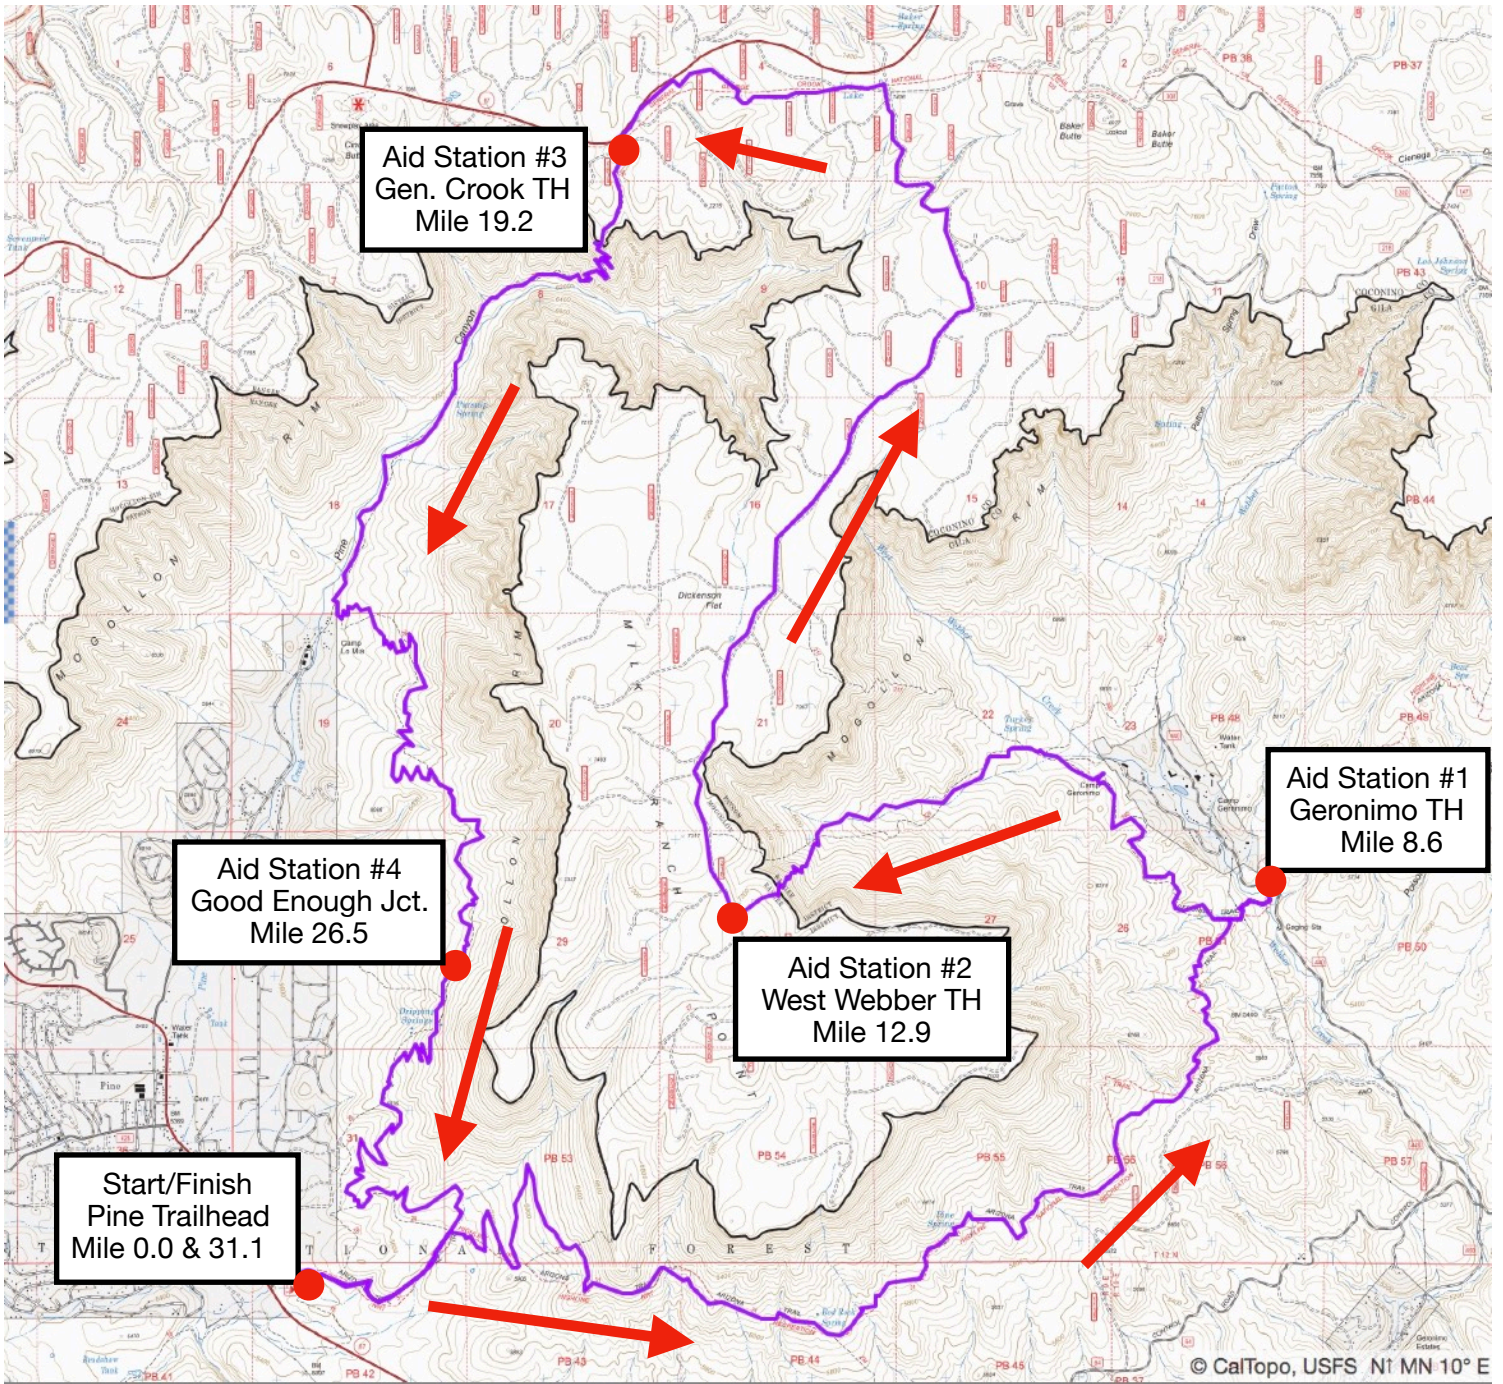

Course map of the Pine Trail Run 50K

Elevation Profile

distance: 31.1mi

range: 5371' to 7444'

gross: +4847' -4846'

sampling interval 547' w/ 13.8x

[expand](#)